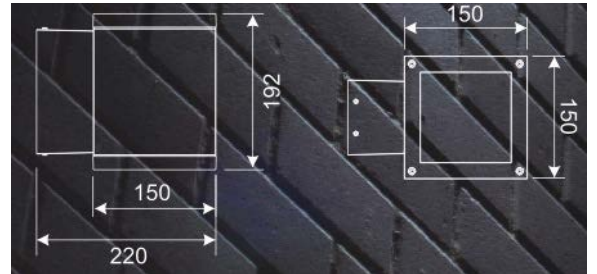

LED Wall Lighting – LR-W00110

| | |
|---------------------------|-------------|
| Model No. | LR-W00110 |
| LED Type | CREE XRE |
| LED Q'TY. | 2*9 |
| Beam Angle | 15° |
| Minimum luminous flux(lm) | 2*810 |
| Voltage | 120~240V |
| LED Watt | 2*9W |
| Environmental Temperature | - 20°C~60°C |
| Environmental Humidity | 0%-95% |
| Safety Class | I |
| Safety Type | IP44 |
| Material | Aluminium |
| Driver | Included |